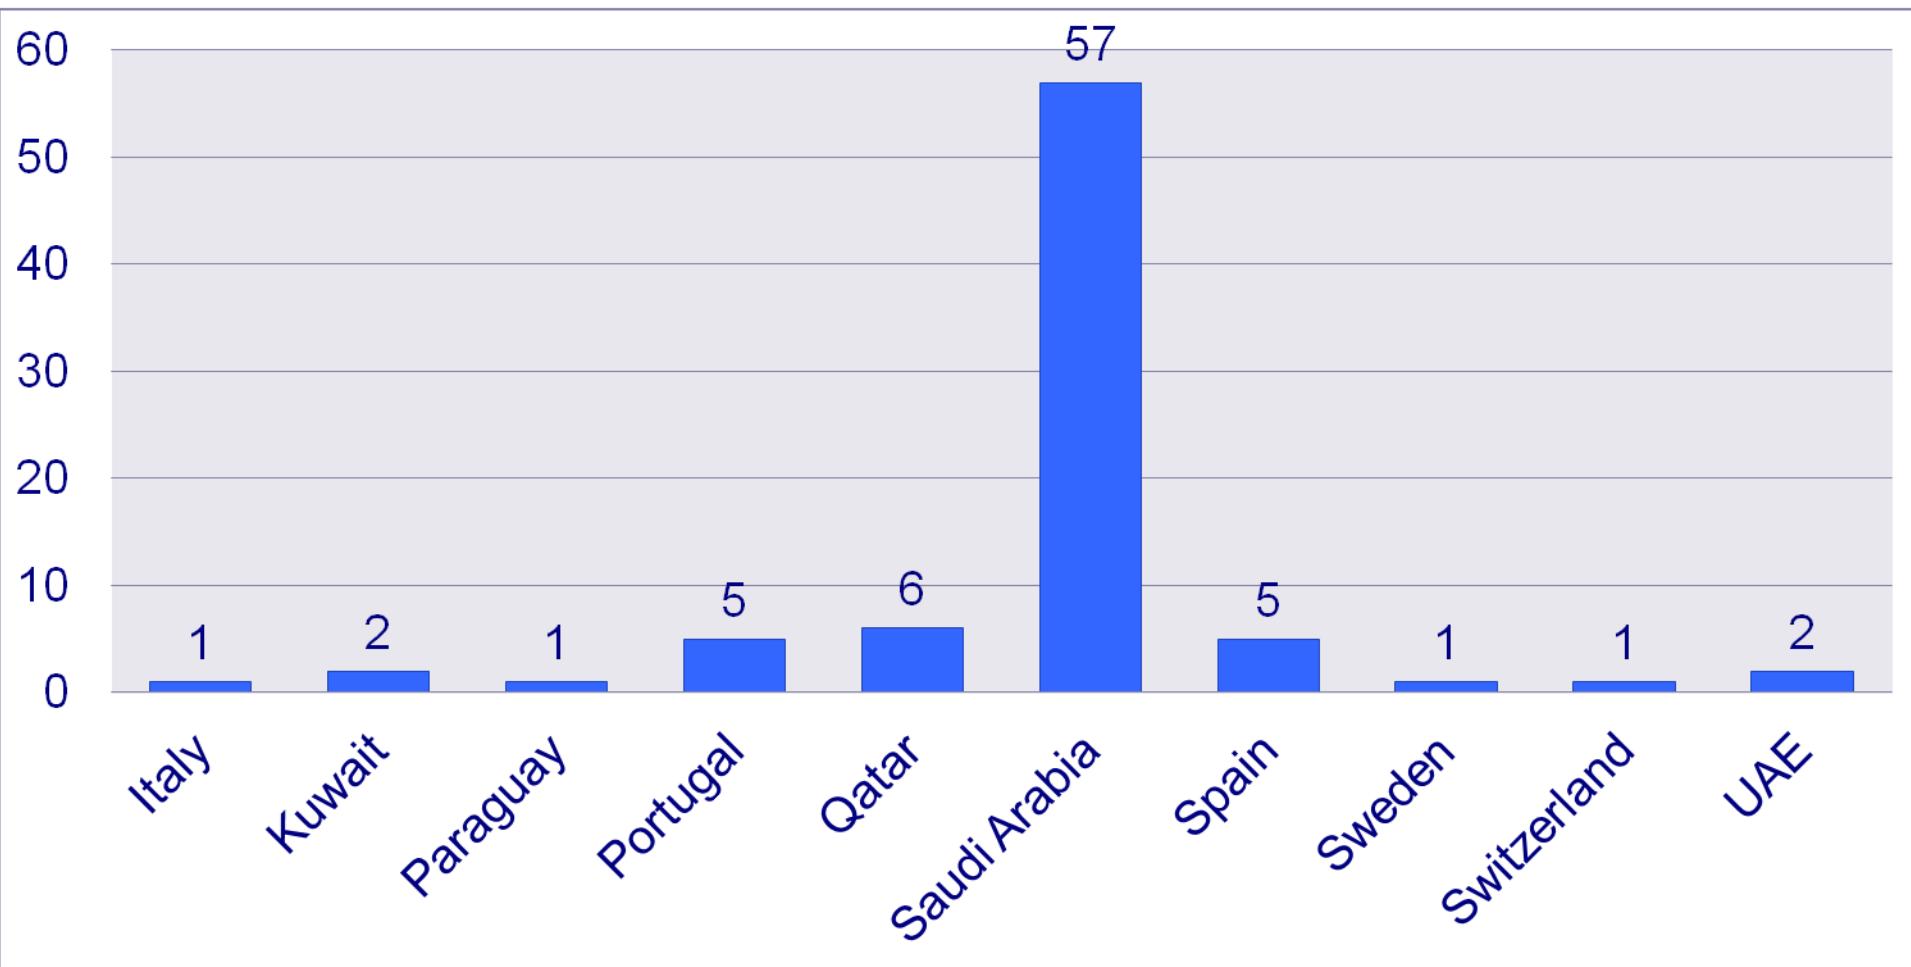

Number of courses