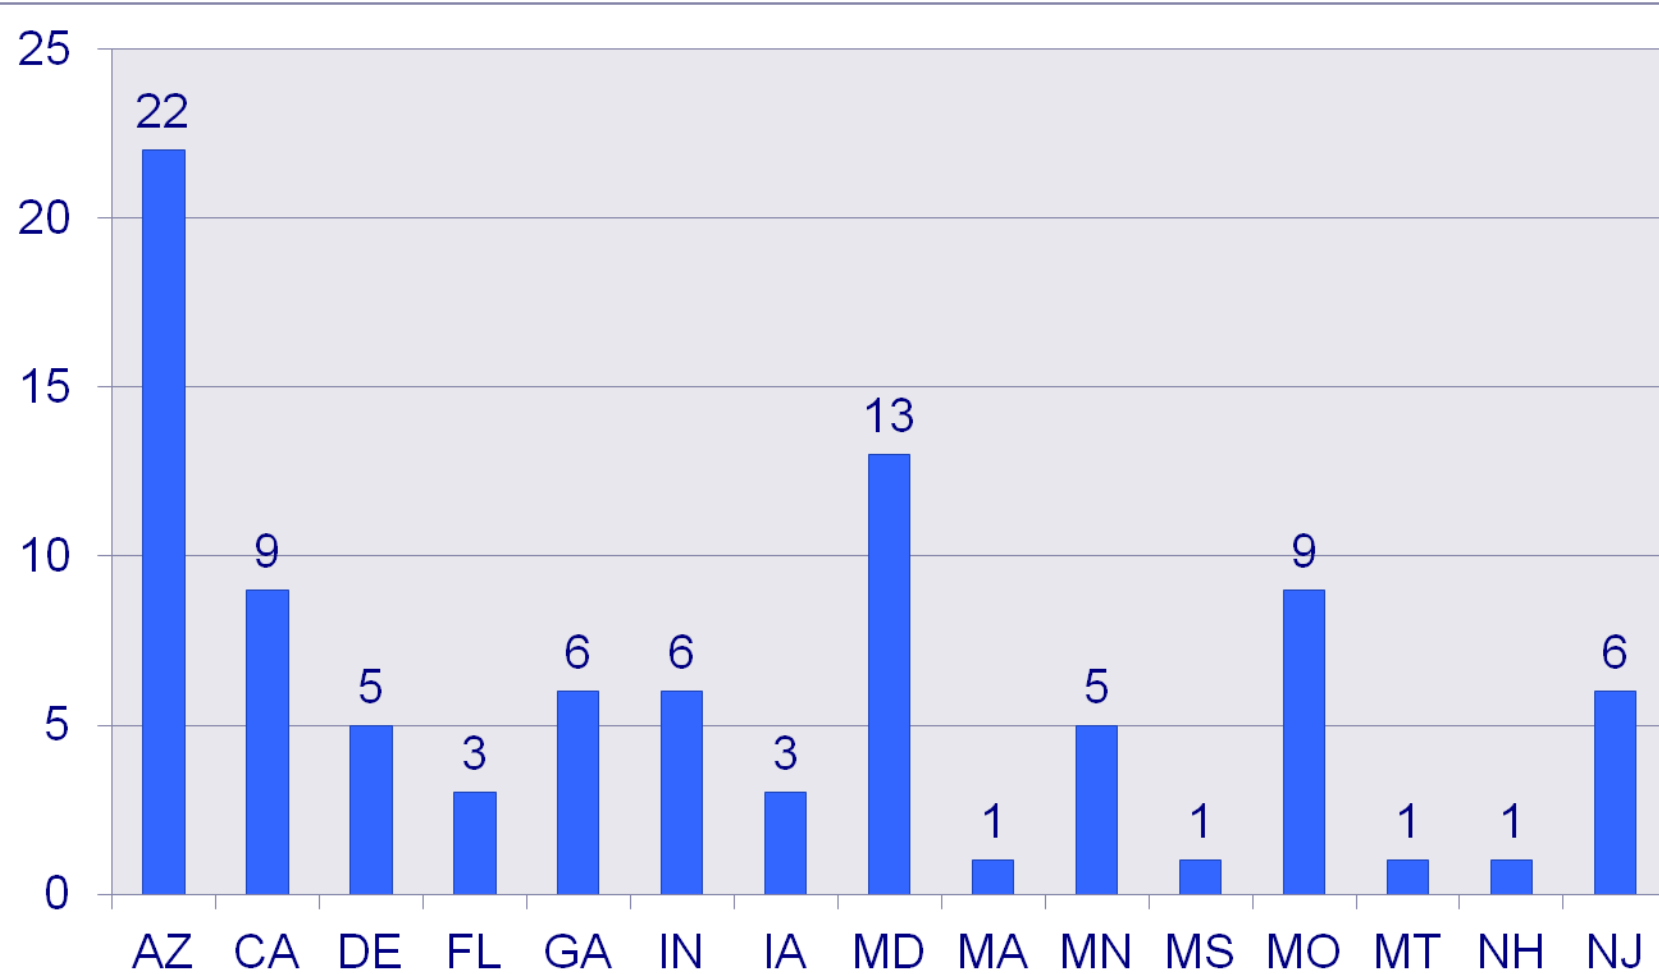

Yellow – States that have established programs

Blue - States that are working on the startup process

Countries

- Bahrain
- Brazil
- Canada
- Chile
- Denmark
- Germany
- Hong Kong, China
- India
- Italy
- Kuwait
- Portugal
- Saudi Arabia
- Spain
- Sweden
- Switzerland
- Qatar
- United Arab Emirates
- United States

ATCN Courses - United States and International

Number of Courses

Number of courses

Number of Courses

Number of Courses