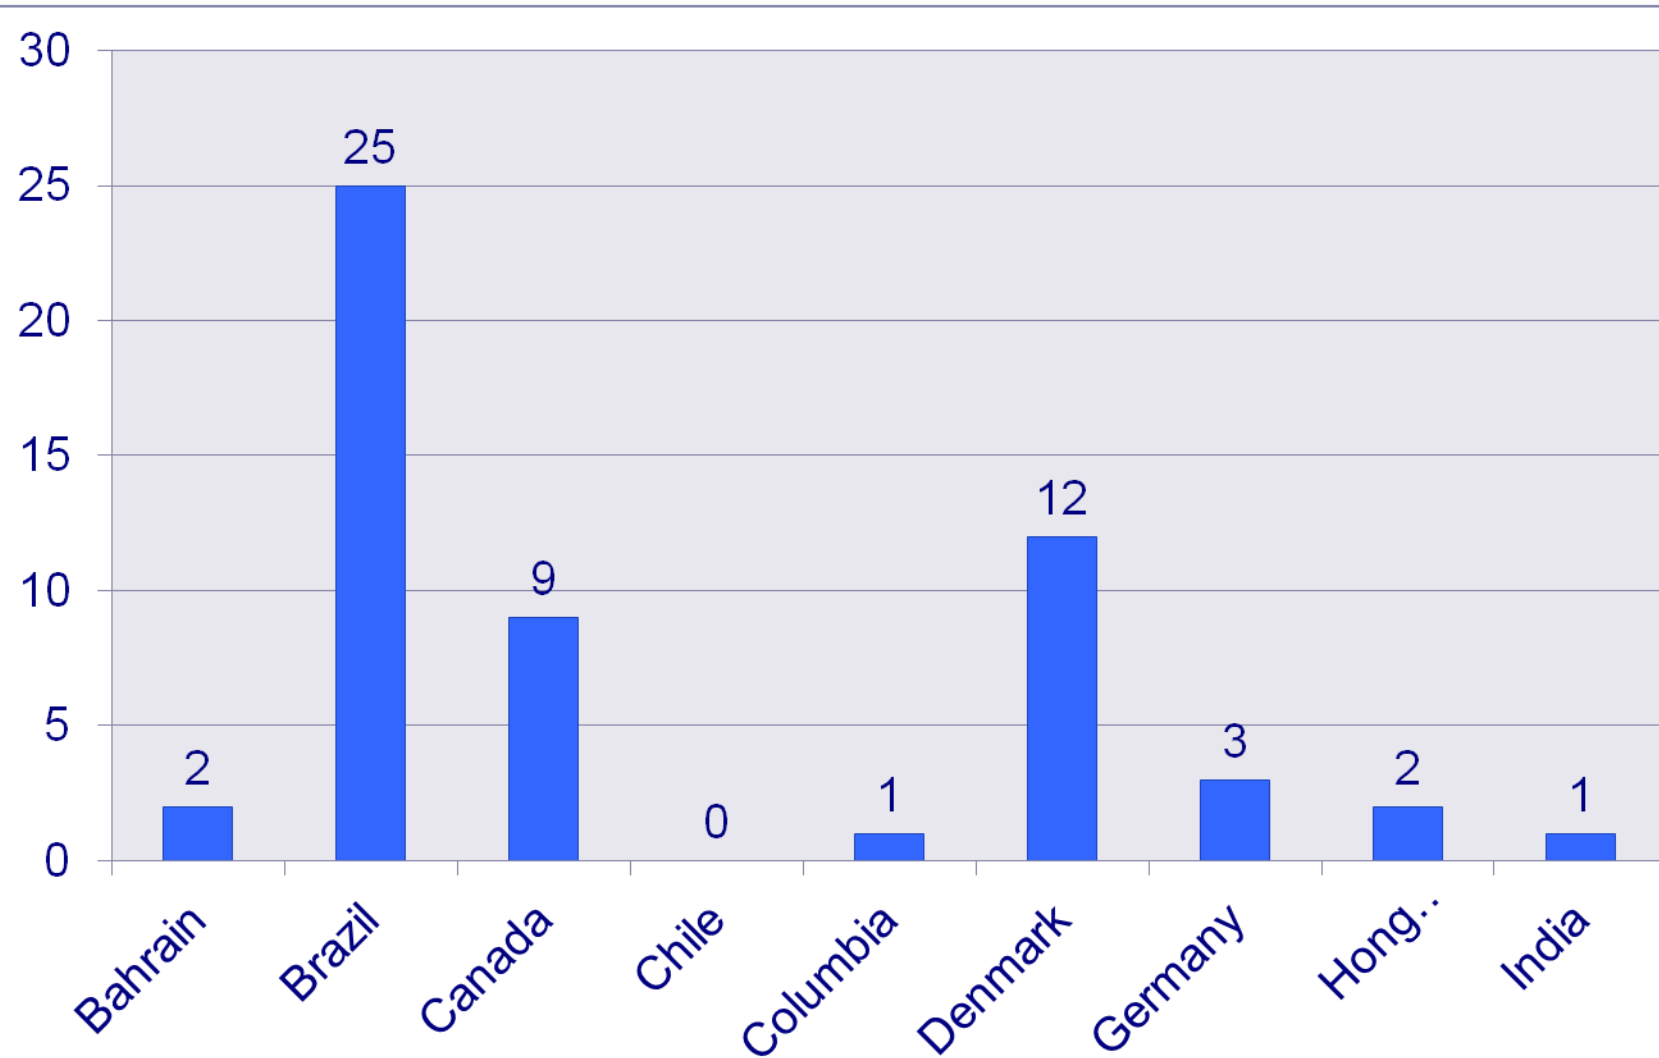

Yellow – States that have established programs

Blue - States that are working on the startup process

Countries

- Bahrain
- Brazil
- Canada
- Chile
- Denmark
- Germany
- Hong Kong, China
- India
- Italy
- Kuwait
- Portugal
- Saudi Arabia
- Spain
- Sweden
- Switzerland
- Qatar
- United Arab Emirates
- United States

ATCN Courses - United States and International

Number of Courses

Number of courses

Number of Courses

Number of Courses